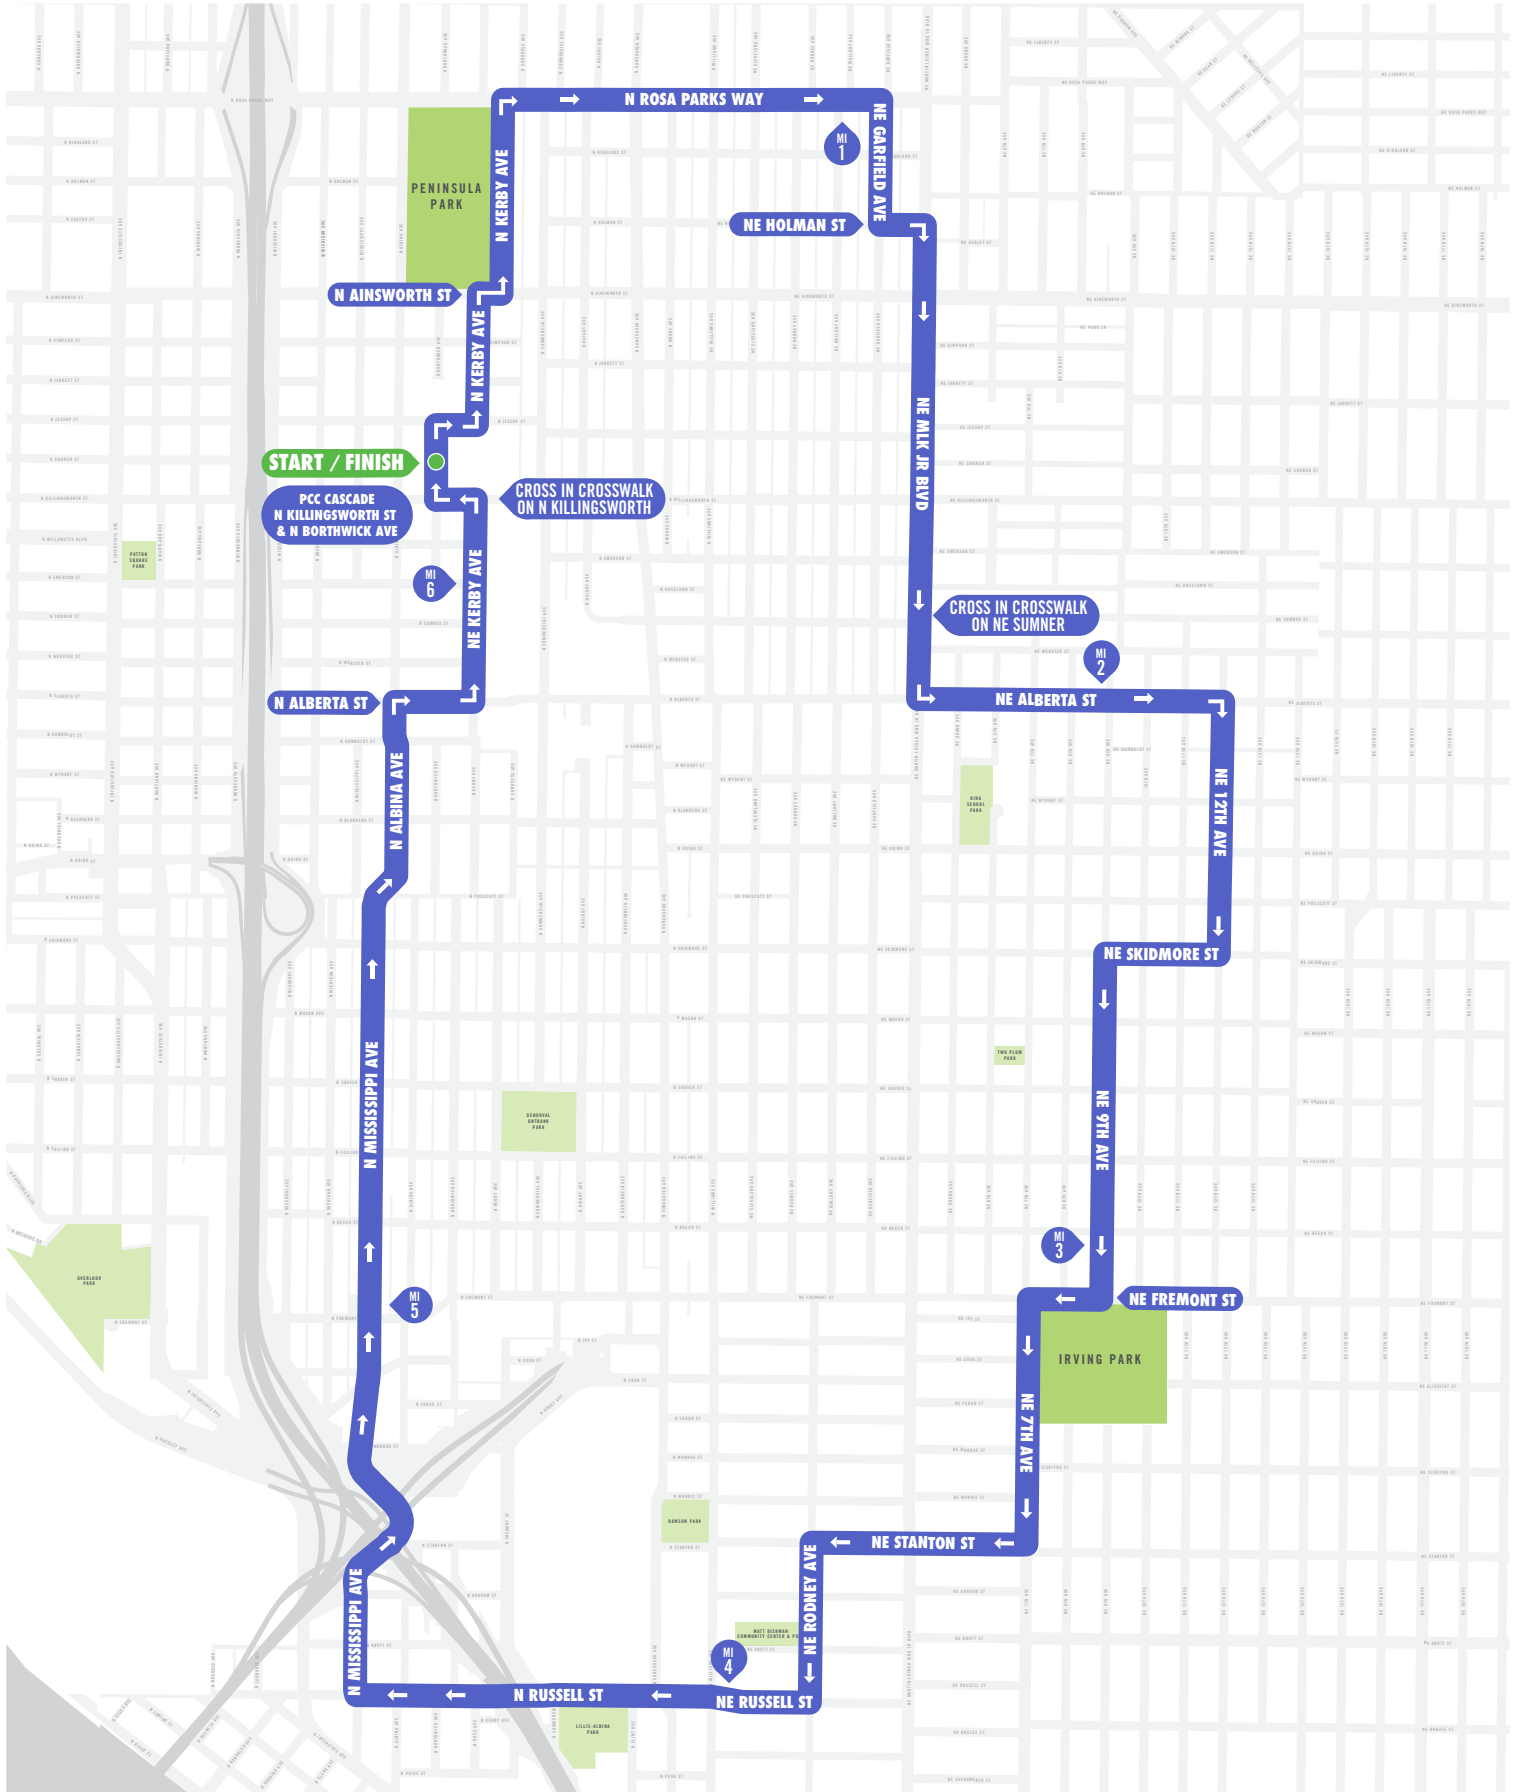

# 10K TURN BY TURN

- Start at PCC Cascade Campus (Borthwick & Killingsworth street) heading North
- Take a Right on campus thoroughfare by library, heading East
- Take a Left onto N Kerby Avenue, heading North, to N Ainsworth St
- Take a Right on N Ainsworth heading East to North Kerby Ave (where it meets the SW corner of Peninsula Park)
- Turn Left onto N Kerby Ave, heading North, to N Rosa Parks Way
- Turn Right onto N Rosa Parks Way, heading East (towards MLK Jr Blvd)
- Turn Right onto Garfield (the street before NE MLK Jr. Blvd), heading South, to NE Holman St
- Turn Left on NE Holman St, heading East to NE MLK Jr. Blvd
- Turn Right on NE MLK Jr. Blvd, heading South
- Head South on NE MLK Jr. Blvd to NE Sumner Street
- Take Left onto NE Sumner (through crosswalk)
- Turn Right onto NE MLK Jr. Blvd, heading South, to NE Alberta Street
- Turn Left onto NE Alberta Street, heading East, to NE 12th Ave
- Turn Right onto NE 12th Ave, heading South, to NE Skidmore St
- Turn Right on to NE Skidmore St, heading West, to NE 9th Ave
- Turn Left onto NE 9th Ave, heading South, to NE Fremont St (cross street so you are on the sidewalk that parallels the Irvington park side of Fremont)
- Turn Right onto NE Fremont St, heading West, to NE 7th Ave.
- Turn Left onto NE 7th Ave, heading South, to NE Stanton St
- Turn Right onto NE Stanton Ave, heading West, (crossing over NE MLK Jr Blvd) to NE Rodney Ave.
- Turn Left onto NE Rodney Ave, heading South, to N Russell St
- Turn Right onto N Russell St, heading West, to N Mississippi Ave
- Turn Right onto N Mississippi, heading North, (up winding hill)
- N Mississippi eventually turns into N Albina Ave. Stay on N Albina, still heading North, to N Alberta Street
- Take a Right onto N Alberta Street, heading East, to N Kerby Ave
- Take a Left onto N Kerby Ave, heading North, to PCC Cascade Campus
- Cross in the crosswalk on Killingsworth then turn left on the sidewalk on the North side of Killingsworth, heading West back to PCC Cascade Campus
- Turn Right on Borthwick and run through finish line (where you started on PCC Cascade Campus)